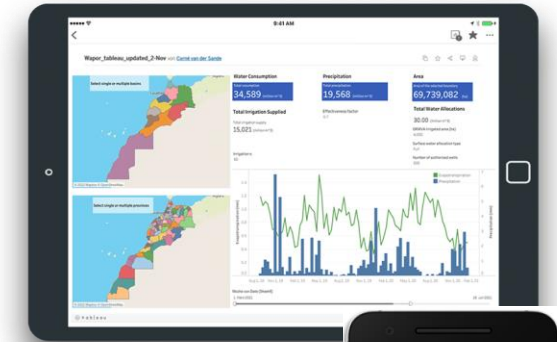

Ministerie van Economische Zaken

Ministerie van Infrastructuur
en Waterstaat

Ministerie van Onderwijs, Cultuur en
Wetenschap

Roles NSO

Connecting

Advising

Stimulating – through financial means

ESA-DEVELOPED EARTH OBSERVATION MISSIONS

Science

Copernicus

Meteorology

Optical

Thermal

Radar

Geodata for Agriculture & Water

Ministerie van Buitenlandse Zaken

Three 'winners'

MapWorks & IDH
Landscape Diagnostic Tool

FutureWater & HGT
SOSIA Irrigation Tool

eLEAF & Resing
Water Control Dashboard

Landscape level

Farm level

G4AW – Geodata Demonstrators (2024)

- Verify added value of 'landscape' winners
- Responding to user needs (*) & improve the services
- Climate modelling added as third service
- Funded by G4AW (MoFA)
- Future ops: service for free (under framework contract or funded by service provider) or at low cost (procurement)